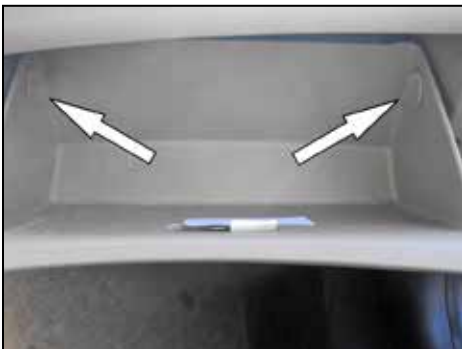

When applicable, refer to owner's manual for manufactures installation/removal instructions. The following are helpful steps when replacing/servicing cabin air filter with K&N® cabin air filter.

1. Open glove box and locate glove box stop features. These will be on the inside of the glove box on the left and right side. Fig. 1
2. Turn stop feature to remove from glove box. Fig. 2.
3. Locate glove box shock. Remove fastener holding glove box shock. Depending on your vehicle, the fastener may be a screw or a clip. Allow shock to hang free. Fig. 3
4. Lower the glove box. Locate cabin air filter housing behind the glove box and remove the cover to locate cabin filter. Fig. 4
5. Remove dirty cabin filter from housing. Remove any debris that might be present in the cabin filter housing. Fig. 5
6. Install K&N® Cabin Filter. Fig. 6
7. Reverse steps 1-4 to complete cabin filter installation. With the cabin filter installed, clean an area on the cowl and apply the K&N® Stop Decal. The decal will help notify others that this is a re-usable cabin filter.