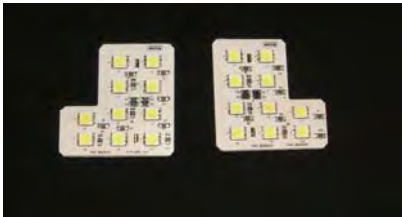

INSTALLATION INSTRUCTIONS

**PREMIUM LED DOME LIGHT KIT
#980008 (2007 Tahoe/Yukon)**

Please note: You must follow these instructions to install the parts correctly otherwise damage may occur.
Read all instructions before installation and check to see if all parts listed are included.

DOME LIGHTS

Front

PREMIUM LED DOME LIGHT INSTALLATION

Questions? Call Putco's customer service at 1-800-247-3974
Monday – Friday, 8am – 5pm central time
216 West First Street ▪ Story City, IA ▪ 50248
www.putco.com

LIMITED WARRANTY

Putco guarantees its products against defects in workmanship and material for as long as you own your vehicle. All painted products have a 90 day warranty on the painted surface. Any defects resulting from faulty material or workmanship will be warranted by Putco and repaired or replaced at our discretion. Putco assumes no extra labor costs. Damages caused by freight carriers, improper installation, misuse, collision, or neglect will not be warranted by Putco. Putco is not liable for any vehicle damage resulting from the installation of our Pure LED Premium Dome Lights.