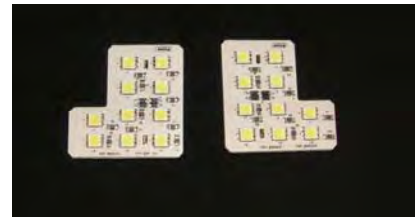

# INSTALLATION INSTRUCTIONS

**PREMIUM LED DOME LIGHT KIT  
#980008 (2007 Tahoe/Yukon)**

Please note: You must follow these instructions to install the parts correctly otherwise damage may occur.  
Read all instructions before installation and check to see if all parts listed are included.

## DOME LIGHTS

Front

Middle

Rear